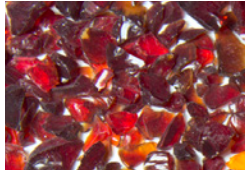

Pre-Consumer Recycled Aggregate*

Recycled aggregate provides vibrant colors not offered by Mother Nature. The environmental benefits of recycled glass can contribute to LEED credit for your project.

Scarlet