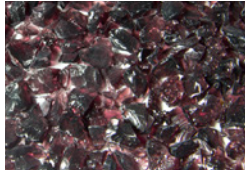

Pre-Consumer Recycled Aggregate*

Recycled aggregate provides vibrant colors not offered by Mother Nature. The environmental benefits of recycled glass can contribute to LEED credit for your project.

Scarlet

Chunky Orange

Lemon ice

Jade

Tiara Blue

Sky Blue

Lavender

Arabian Black

Honey

Silver Coated Clear

Polar White

Post-Consumer Recycled Aggregate*

Recycled aggregate from a variety of sources, provide unique character to your terrazzo design.

Sea Green

Shamrock

Midnight Blue

Spice Mix