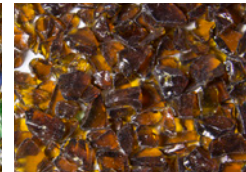

Chunky Orange

Lemon ice

Jade

Tiara Blue

Sky Blue

Lavender

Arabian Black

Honey

Silver Coated Clear

Polar White

Post-Consumer Recycled Aggregate*

Recycled aggregate from a variety of sources, provide unique character to your terrazzo design.

Sea Green

Shamrock

Midnight Blue

Spice Mix

Blue Skies

Buttercup

Cherry Blossom

Earth Blend

Honey Comb

Icicle

Indian Corn

Metallic Iridescent