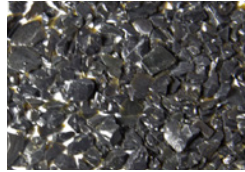

Chunky Orange

Lemon ice

Jade

Tiara Blue

Sky Blue

Lavender

Arabian Black

Honey

Silver Coated Clear

Polar White

Post-Consumer Recycled Aggregate*

Recycled aggregate from a variety of sources, provide unique character to your terrazzo design.

Sea Green

Shamrock

Midnight Blue

Spice Mix