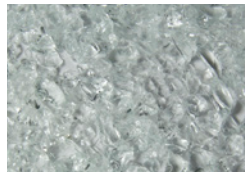

Clear Plate